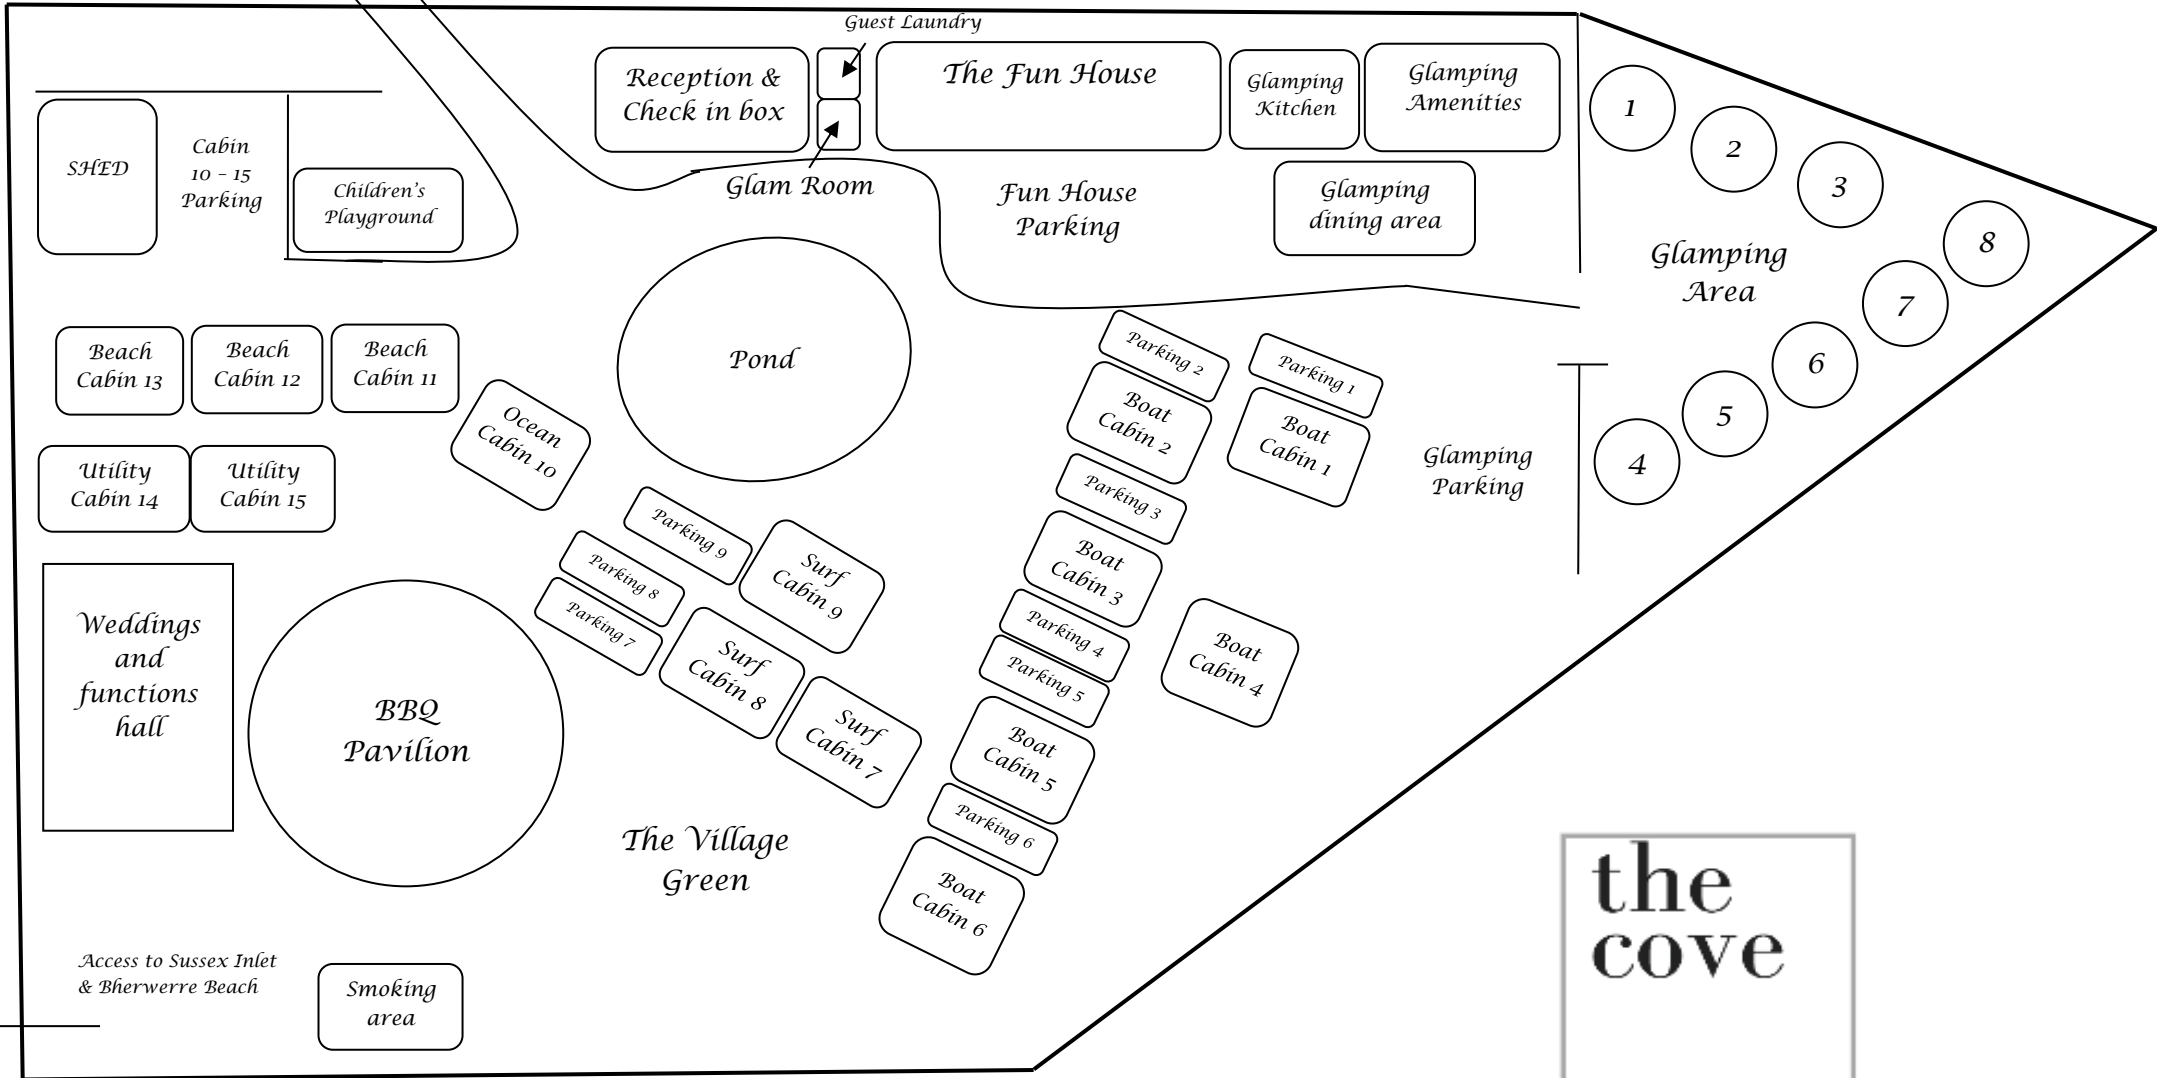

Entrance from Ellmoos Rd

J E R V I S B A Y

Check out time: 10 am

Wifi network: The Cove

Wifi password: Thecove123

Waterfront